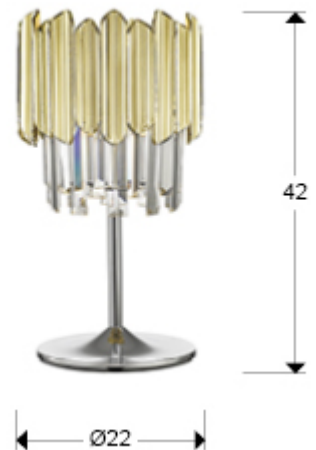

## Tiara

605281

Table lamps

Table lamp made of metal, chrome finish. Shade of faceted glass prisms with ABS pieces finished in golden plating

·This item includes 1 G9 LED 6W

### GENERAL INFORMATION

EAN Code: 8435435337001

Type: Table lamps

Collection: Tiara

### SIZES

Sizes: Ø 22.0 ↓ 42.0 cm  
Weight: 2.3 Kg

### SIZES WITH PACKAGING

Weight: 3.1 Kg  
Volume: 0.0310m<sup>3</sup>  
Sizes: ↔ 30.0 ↓ 34.0 ↗ 30.0 cm

---